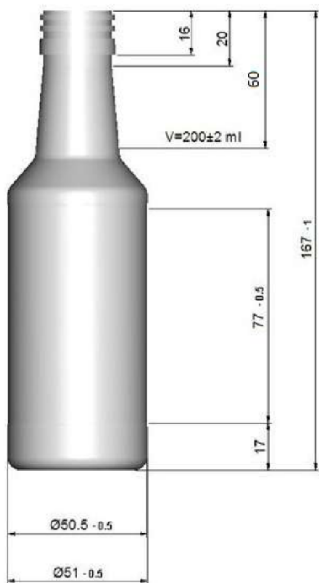

### General info

Item no. (SKU):	
Family / Range:	<b>Cooper</b>
Capacity:	<b>200ml</b>
Neck:	<b>28 ROPP</b>
Weight:	<b>24</b>
Shape:	<b>Round</b>
Material:	<b>PET</b>
Colour:	<b>All Colours Available</b>
Print Areas:	<b>N/A</b>
Country of Origin:	<b>Lithuania</b>

#### Packed in Boxes

Box Dimensions (mm):	<b>594 x 394 x 448</b>
Quantity per box (pcs):	<b>240</b>
Boxes per pallet (pcs):	<b>20</b>
Quantity per pallet (pcs):	<b>4800</b>
Net weight (kg):	<b>115</b>
Gross weight (kg):	<b>139</b>
Pallet height (mm):	<b>2400</b>